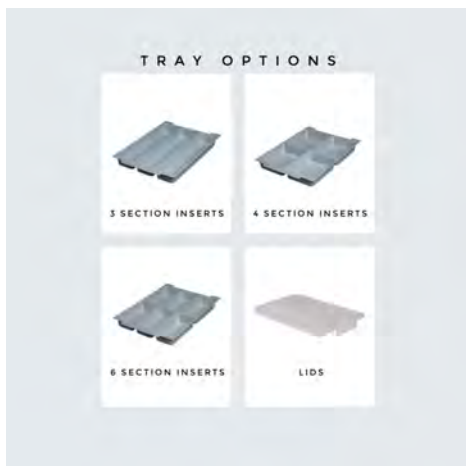

- 28Wx18Dx23H-6 Storage Trays
- 28Wx18Dx31H-10 Storage Trays
- 28Wx18Dx39H-12 Storage Trays
- 3" Heavy Duty Casters
- Optional Double Locking Doors
- Optional 1.5" Butcher Block Top
- Optional Lid & Inserts available

Double Sided Cart Dimensions & Details:

- 28Wx37Dx23H-12 Storage Trays
- 28Wx37Dx31H-20 Storage Trays
- 28Wx37Dx39H-24 Storage Trays
- 3" Heavy Duty Casters
- Optional Double Locking Doors
- Optional 1.5" Butcher Block Top
- Optional Lid & Inserts available

34" Hideaway Table with locking doors. Shown in Maroochy Brush with White 24" Stools

26" Hideaway Table Shown in Ocean with Red 18" Stools

Storage Tray Options:

Finish Options:

Stool Colors: