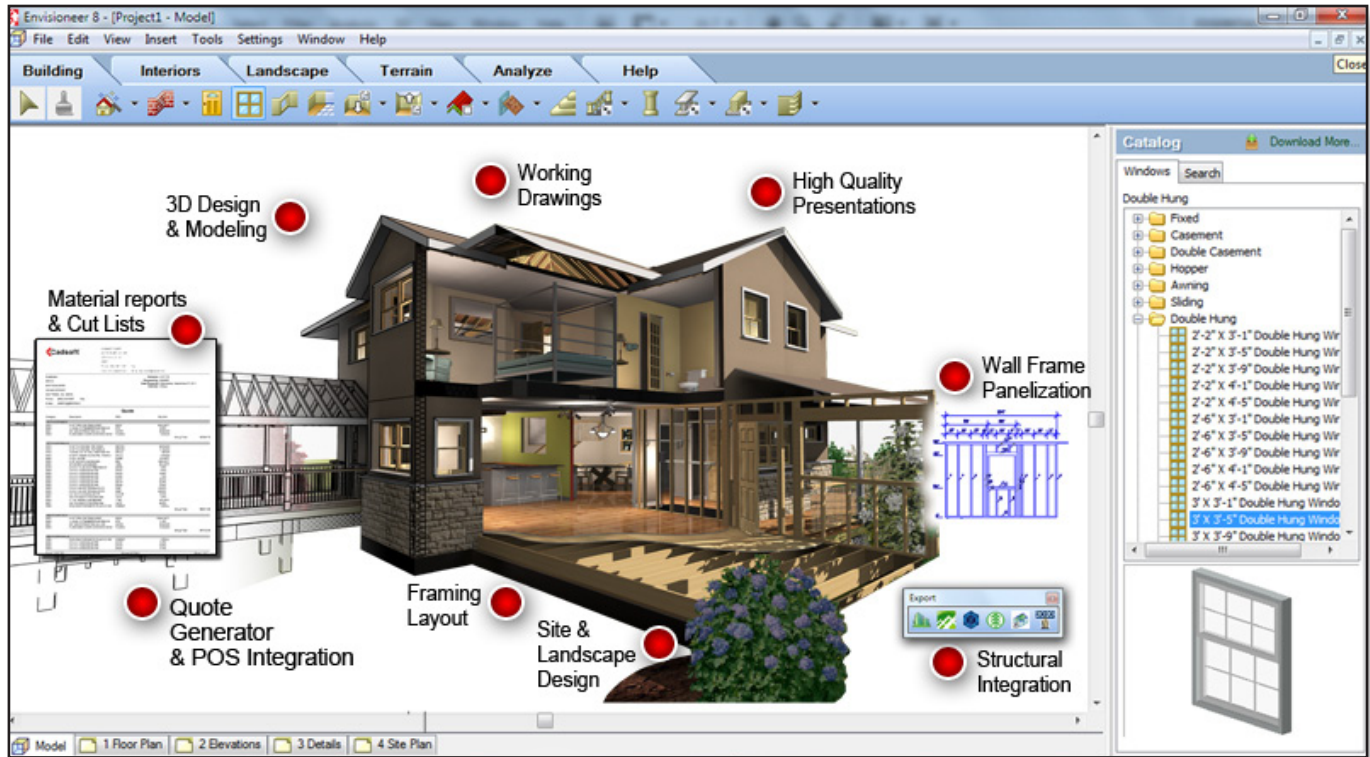

#1 "Classroom Friendly" Professional 3D Architectural, Interior & Landscape Design Software with Virtual Reality!

✓ **Buy & Own!** ✓ **No Annual Fees!** ✓ **School Seats Always Upgradeable!** ✓ **Free Tech Support!**

- User friendly interface makes learning fun and creative
- Powerful Wizards for House Kitchen, Shed and Deck and "Intelligent" Walls, Windows, Doors and Openings
- Visual feedback with photo realistic 3D models, 3D views and animated walkthroughs
- 3D presentations using 3D RealView™ technology
- Integrated tools for entire home design: exterior, interior, decking, shed design & landscaping
- Now with **Virtual Reality!**

Ideal for teaching:

- Architectural Design
- Building & Construction Trades
- Interior Design
- Landscape Design
- Terrain Modeling
- 3D Modeling
- Working Drawings
- Rendering
- Animation
- Estimating