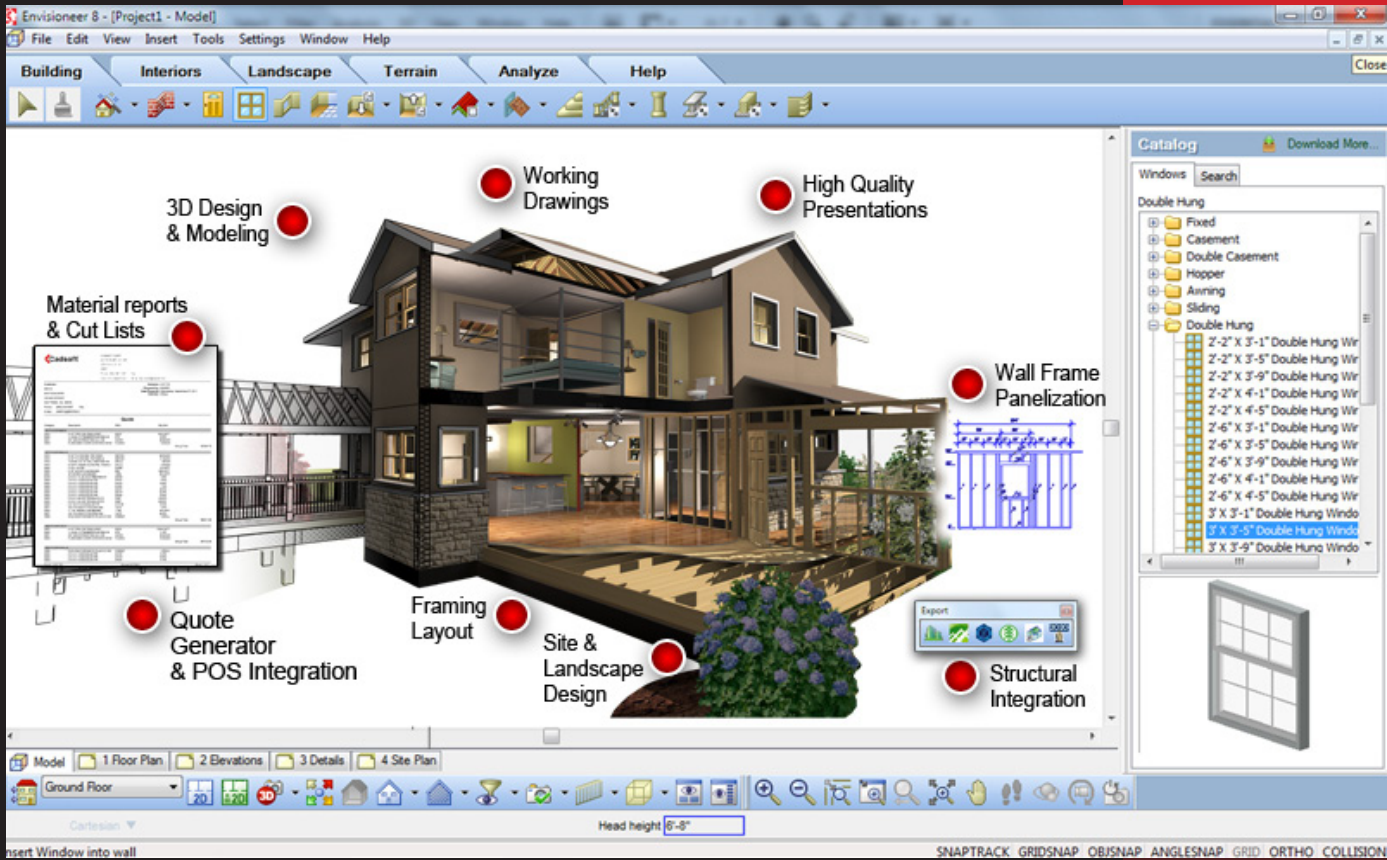

envisioneer™ 10

BIM FOR EVERYONE

3D Architectural, Interior, & Landscape Design Software

"Envisioneer Software provides opportunities for students that far surpasses similar software."

- Bob ("Dr. Bob") Molkenhain

SIGN UP! FREE LIVE DEMO Scheduled at Your Convenience

envisioneer™
BIM FOR EVERYONE

Technology Education Concepts

Academic Distributor
1-800-338-2238
Info@TECedu.com

www.TECedu.com

#1 “Classroom Friendly” 3D Architectural, Interior & Landscape Design Software

✓ **Buy & Own!**

✓ **No Annual Fees!**

✓ **Always Upgradable!**

✓ **Free Tech Support!**

Ideal for teaching:

- Architectural Design
- Building & Construction Trades
- Interior Design
- Landscape Design
- Terrain Modeling
- 3D Modeling
- Working Drawings
- Rendering
- Animation
- Estimating

Optimal for Student Success!

- User friendly interface makes learning fun and creative
- Powerful Wizards for House Kitchen, Shed and Deck and “Intelligent” Walls, Windows, Doors and Openings
- Visual feedback with photo realistic 3D models, 3D views and animated walkthroughs
- 3D presentations using 3D RealView™ technology
- Integrated tools for entire home design: exterior, interior, decking, shed design & landscaping